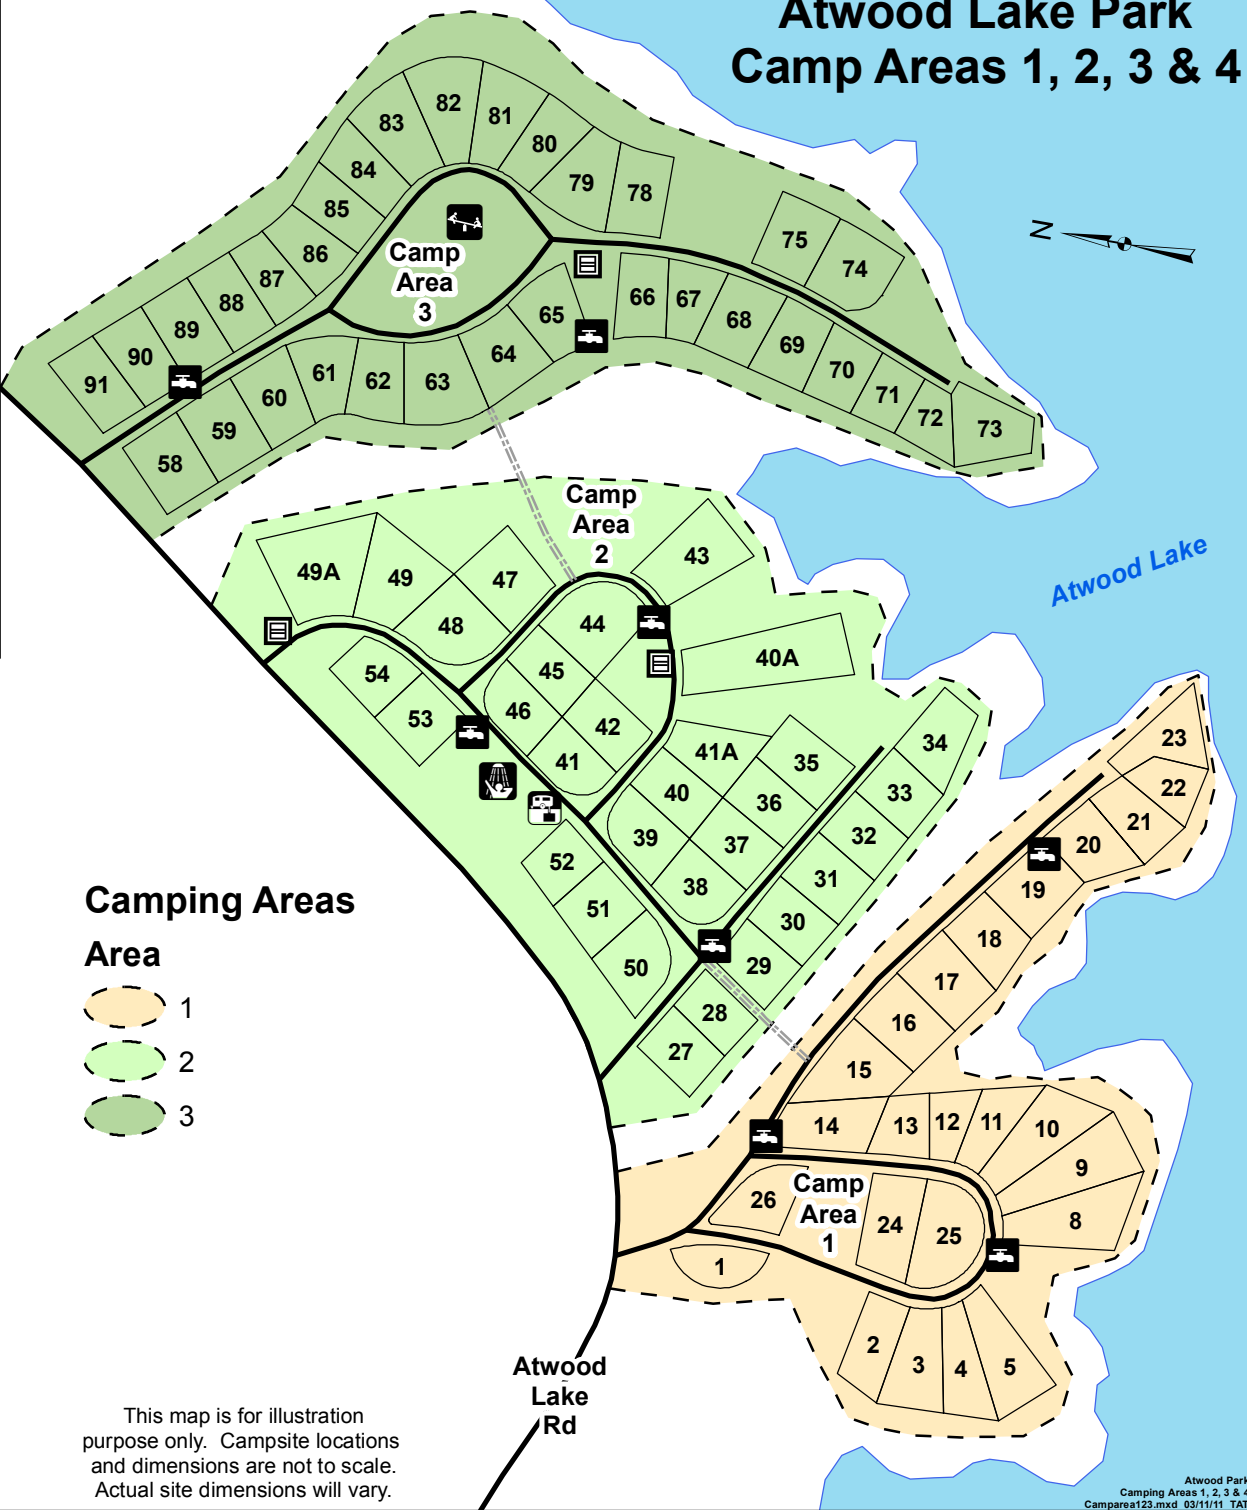

**Atwood Lake Park
Camp Area 4**

**Atwood Lake Park
Camp Areas 1, 2, 3 & 4**

Legend

- Playground
- Shower House
- Spigot
- Gray Water
- Toilet
- Dump Station
- Roads
- Walkway
- Campsites
- Atwood Lake

Camping Areas

- 1
- 2
- 3

This map is for illustration purpose only. Campsite locations and dimensions are not to scale. Actual site dimensions will vary.