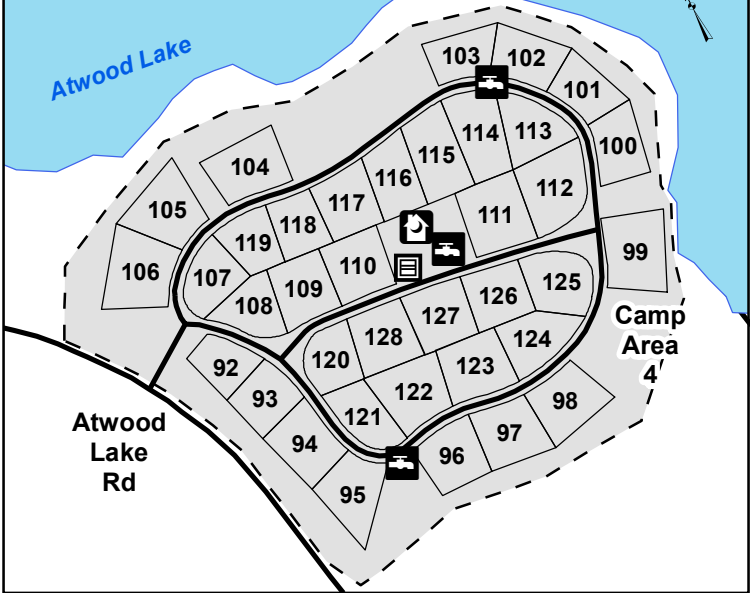

**Atwood Lake Park
Camp Area 4**

**Atwood Lake Park
Camp Areas 1, 2, 3 & 4**

Legend

- Playground
- Shower House
- Spigot
- Gray Water
- Toilet
- Dump Station
- Roads
- Walkway
- Campsites
- Atwood Lake

Camping Areas

- 1
- 2
- 3

This map is for illustration purpose only. Campsite locations and dimensions are not to scale. Actual site dimensions will vary.