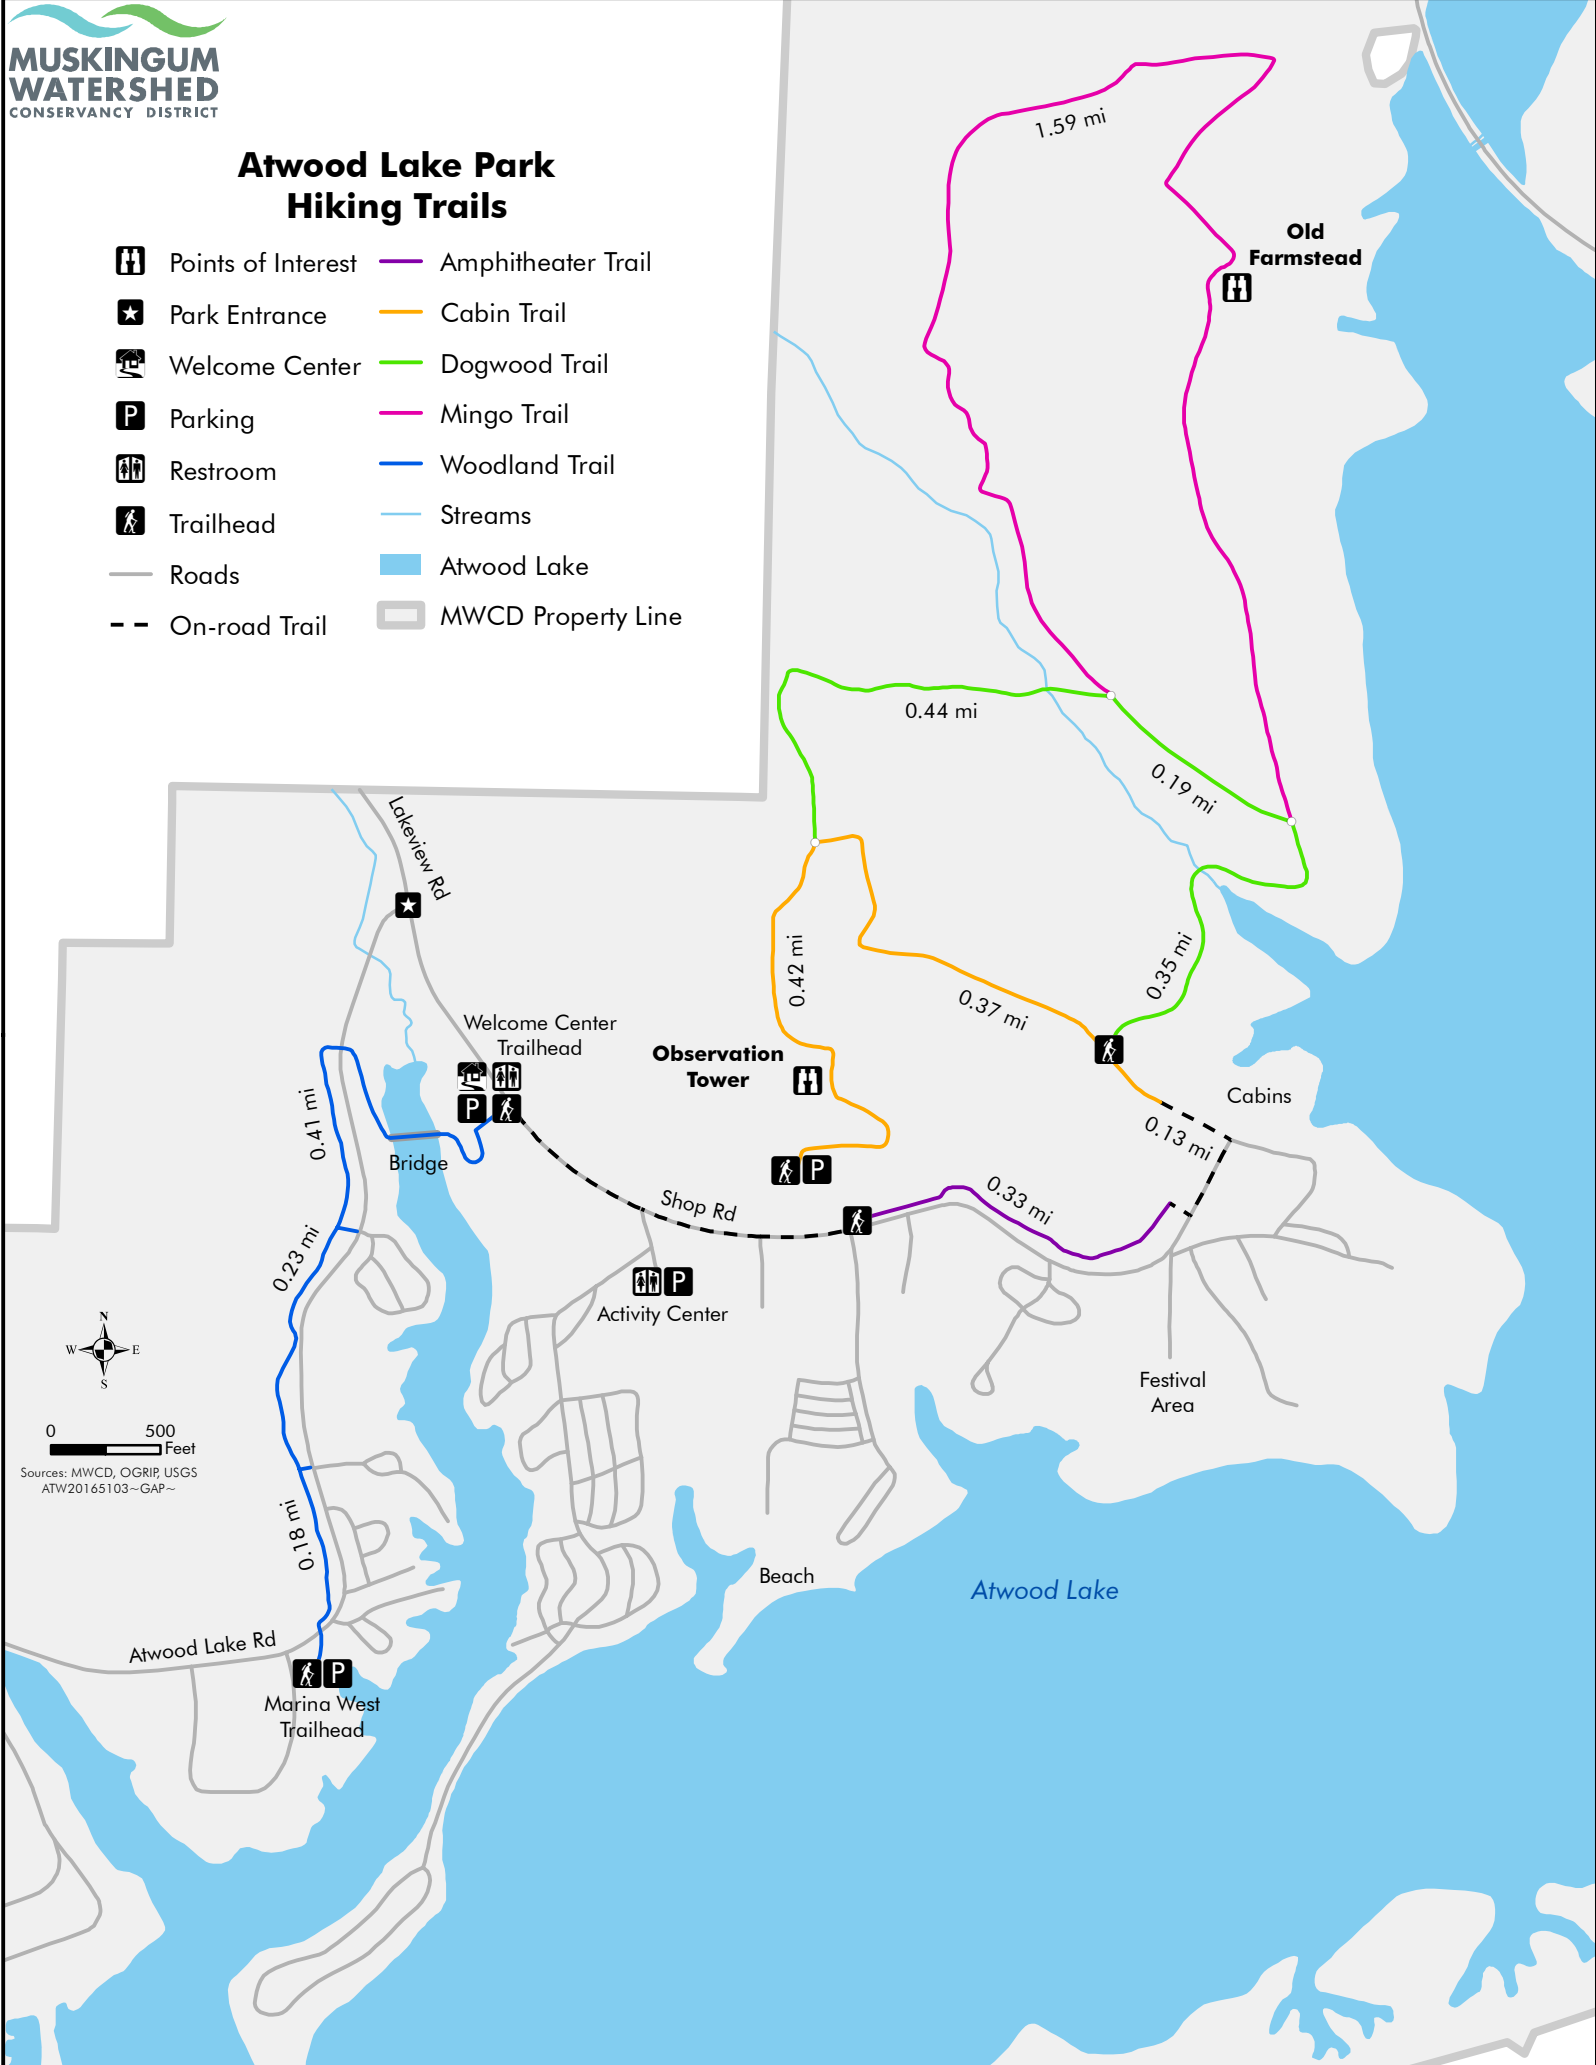

Atwood Lake Park Hiking Trails

- | | | | |
|--|--------------------|--|--------------------|
| | Points of Interest | | Amphitheater Trail |
| | Park Entrance | | Cabin Trail |
| | Welcome Center | | Dogwood Trail |
| | Parking | | Mingo Trail |
| | Restroom | | Woodland Trail |
| | Trailhead | | Streams |
| | Roads | | Atwood Lake |
| | On-road Trail | | MWCD Property Line |

0 500 Feet

Sources: MWCD, OGRIP, USGS
ATW20165103~GAP~