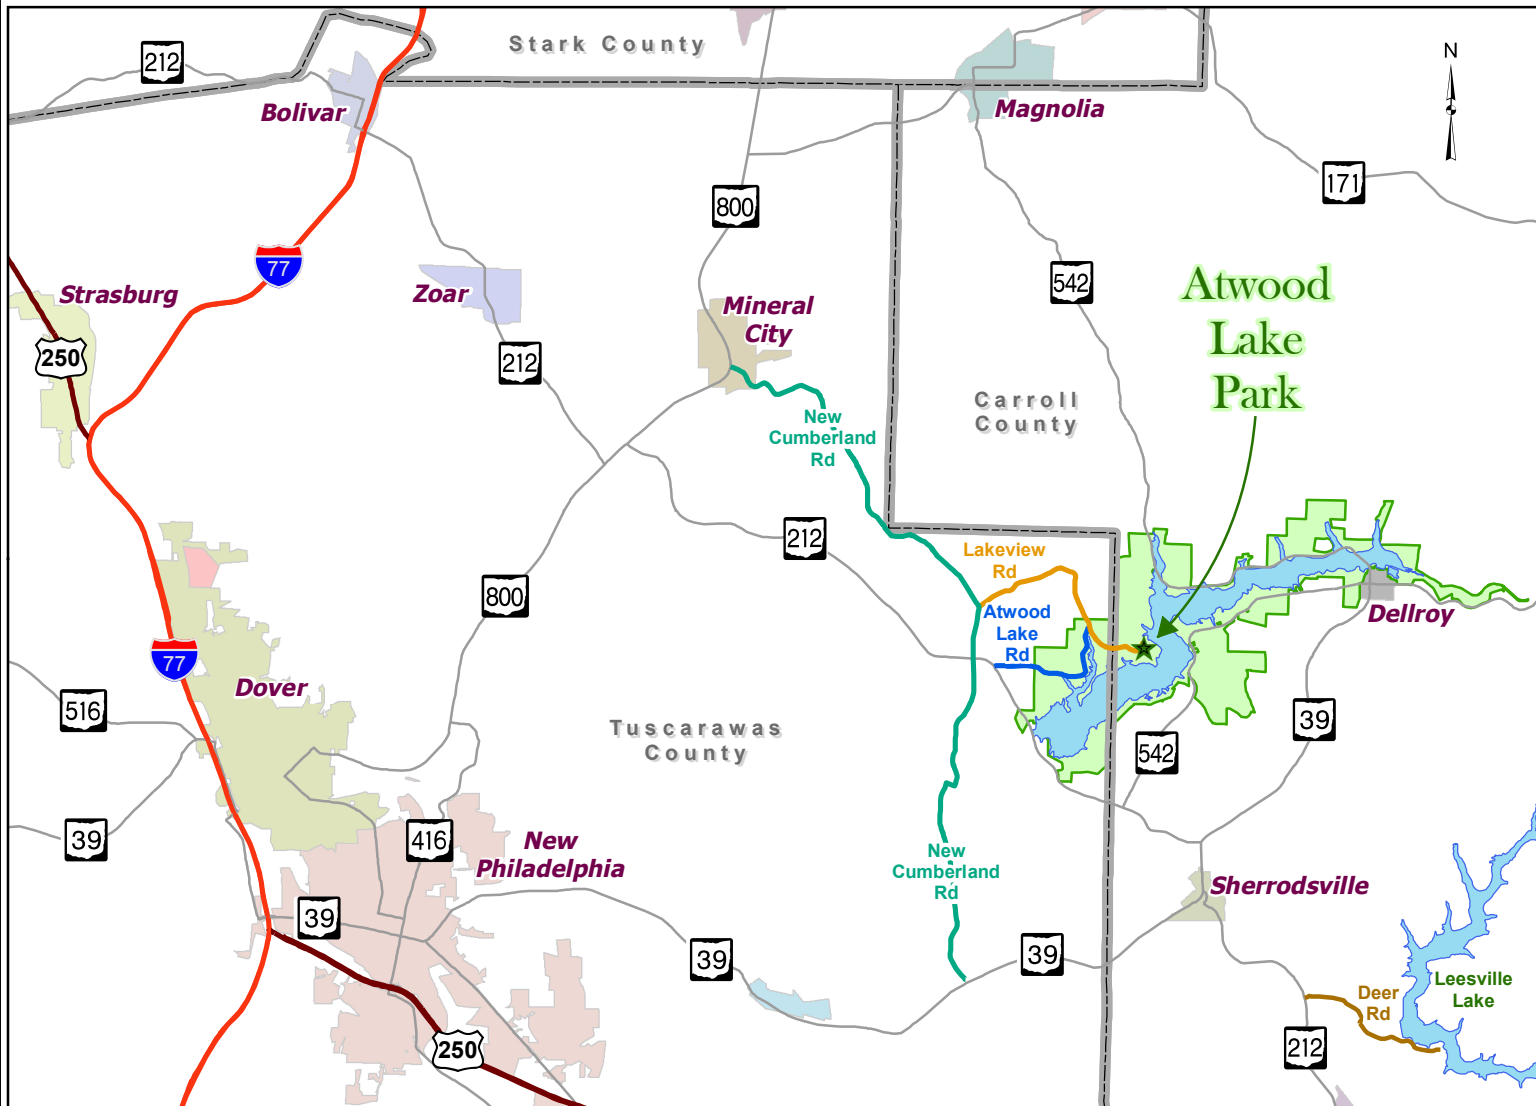

GPS Coordinates
for Atwood Lake Park
Entrance Gate:

-81° 16' 11.5" W Longitude
40° 32' 40.9" N Latitude

Atwood Lake Park
9500 Lakeview Road NE
Mineral City, OH 44656
330-343-6780
www.mwcd.org

From Columbus, OH:

- 1 - Follow I-70 East toward Wheeling
- 2 - Take exit 180B to merge onto I-77 N toward Cleveland
Travel 36.8 miles
- 3 - Take exit 81 for OH-39 E toward US-250 E/New Philadelphia
- 4 - Turn right at OH-39 E/W High Ave
Travel 1.7 miles
- 5 - Turn left at N Broadway St
Travel 1.0 mile
- 6 - Turn right at OH-416 N/7 Miles Dr/N Broadway St
Travel 2.5 miles
- 7 - Turn right at OH-800 N
Travel 4.5 miles
- 8 - Turn right at OH-212 E
Travel 6.2 miles
- 9 - Turn left at Atwood Lake Rd
Travel 1.9 miles
- 10 - Turn right at Lakeview Rd
Follow Lakeview Road into Atwood Lake Park

From Cleveland, OH:

- 1 - Follow I-77 South to Exit 93 OH-212 Zoar/Bolivar
- 2 - Turn left at OH-212 E
Travel 2.7 miles
- 3 - Turn right at OH-212 E/Main St
Follow OH-212 E for 3.1 miles
- 4 - Turn left at OH-212 E/OH-800 N
Travel 0.4 miles
- 5 - Take the first right onto OH-212 E
Travel 6.2 miles
- 6 - Turn left at Atwood Lake Road
Travel 1.9 miles
- 7 - Turn right at Lakeview Rd
Follow Lakeview Road into Atwood Lake Park