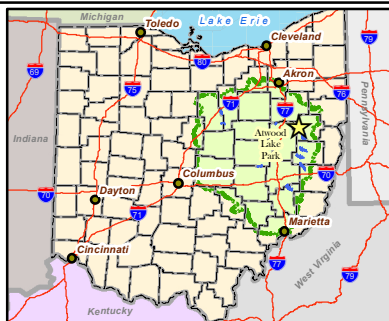

Driving directions have not been verified.

Travel distances are approximate.

Maps shown are for informational purposes only.