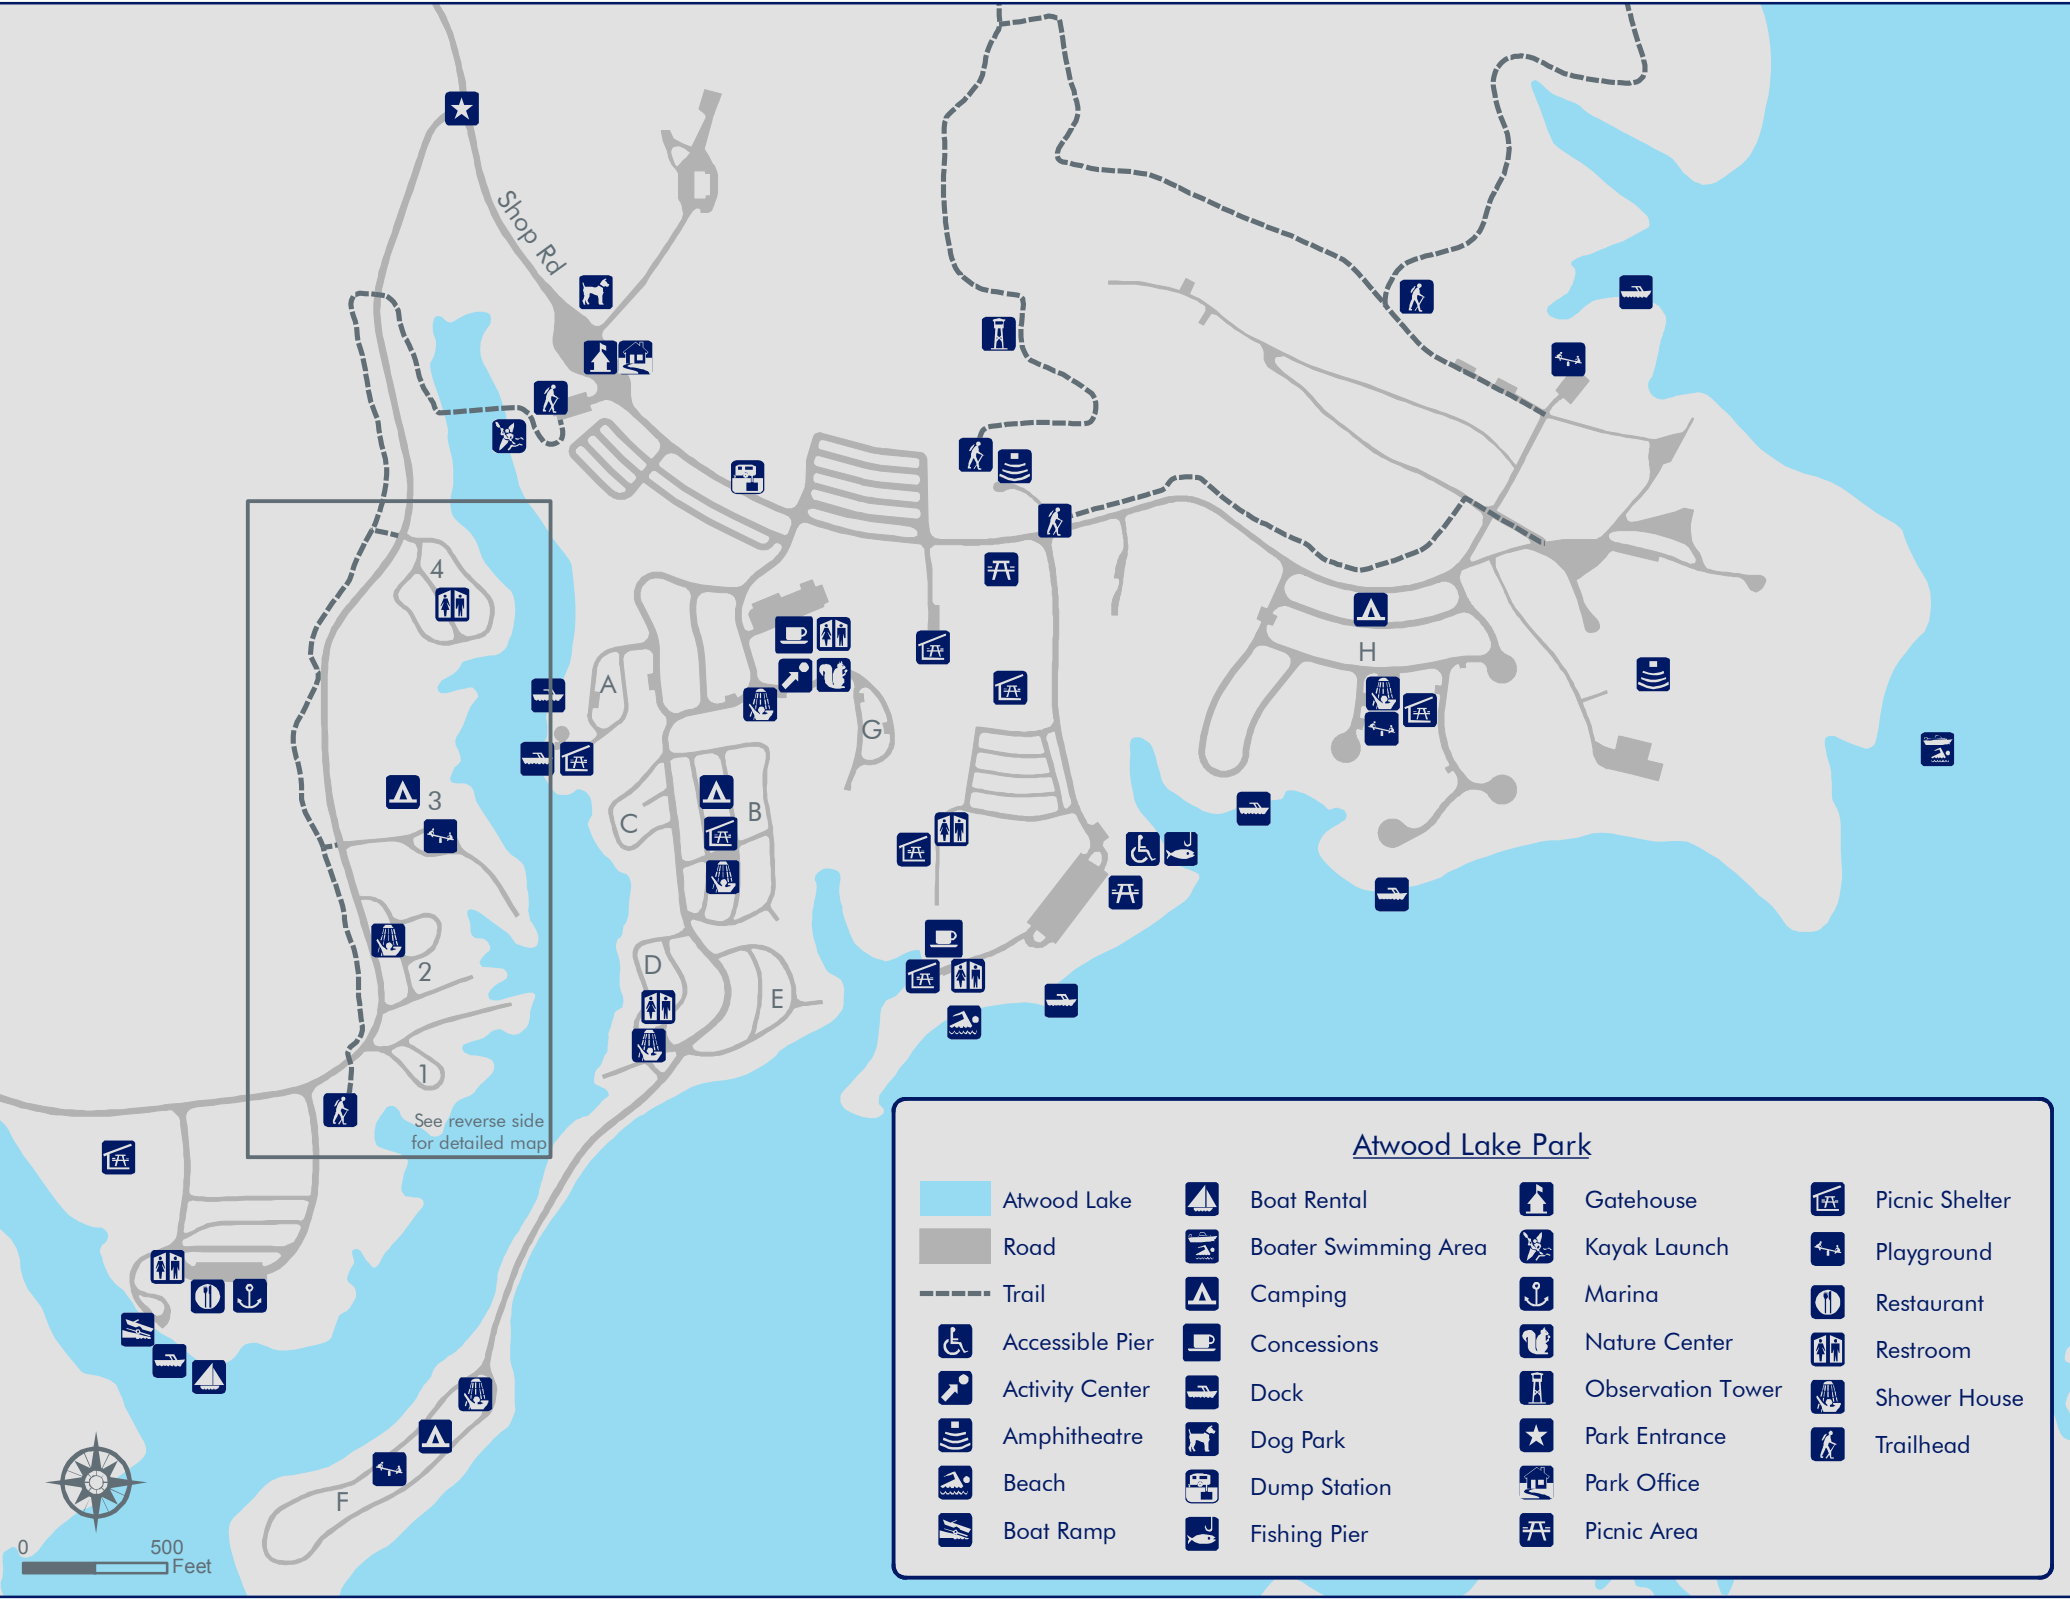

### Atwood Lake Park: Areas 1-4

Source: MWCD  
 Map is for illustrative purposes only.  
 Campsite locations/dimensions are  
 not to scale. Actual site dimensions can vary.

- |  |              |  |               |
|--|--------------|--|---------------|
|  | Playground   |  | Spigots       |
|  | Restroom     |  | Trails        |
|  | Shower House |  | Electric Site |
|  | Trailhead    |  | Roads         |

Shop Rd

4

3

2

1

See reverse side for detailed map

### Atwood Lake Park

	Atwood Lake		Boat Rental		Gatehouse		Picnic Shelter
	Road		Boater Swimming Area		Kayak Launch		Playground
	Trail		Camping		Marina		Restaurant
	Accessible Pier		Concessions		Nature Center		Restroom
	Activity Center		Dock		Observation Tower		Shower House
	Amphitheatre		Dog Park		Park Entrance		Trailhead
	Beach		Dump Station		Park Office		
	Boat Ramp		Fishing Pier		Picnic Area		